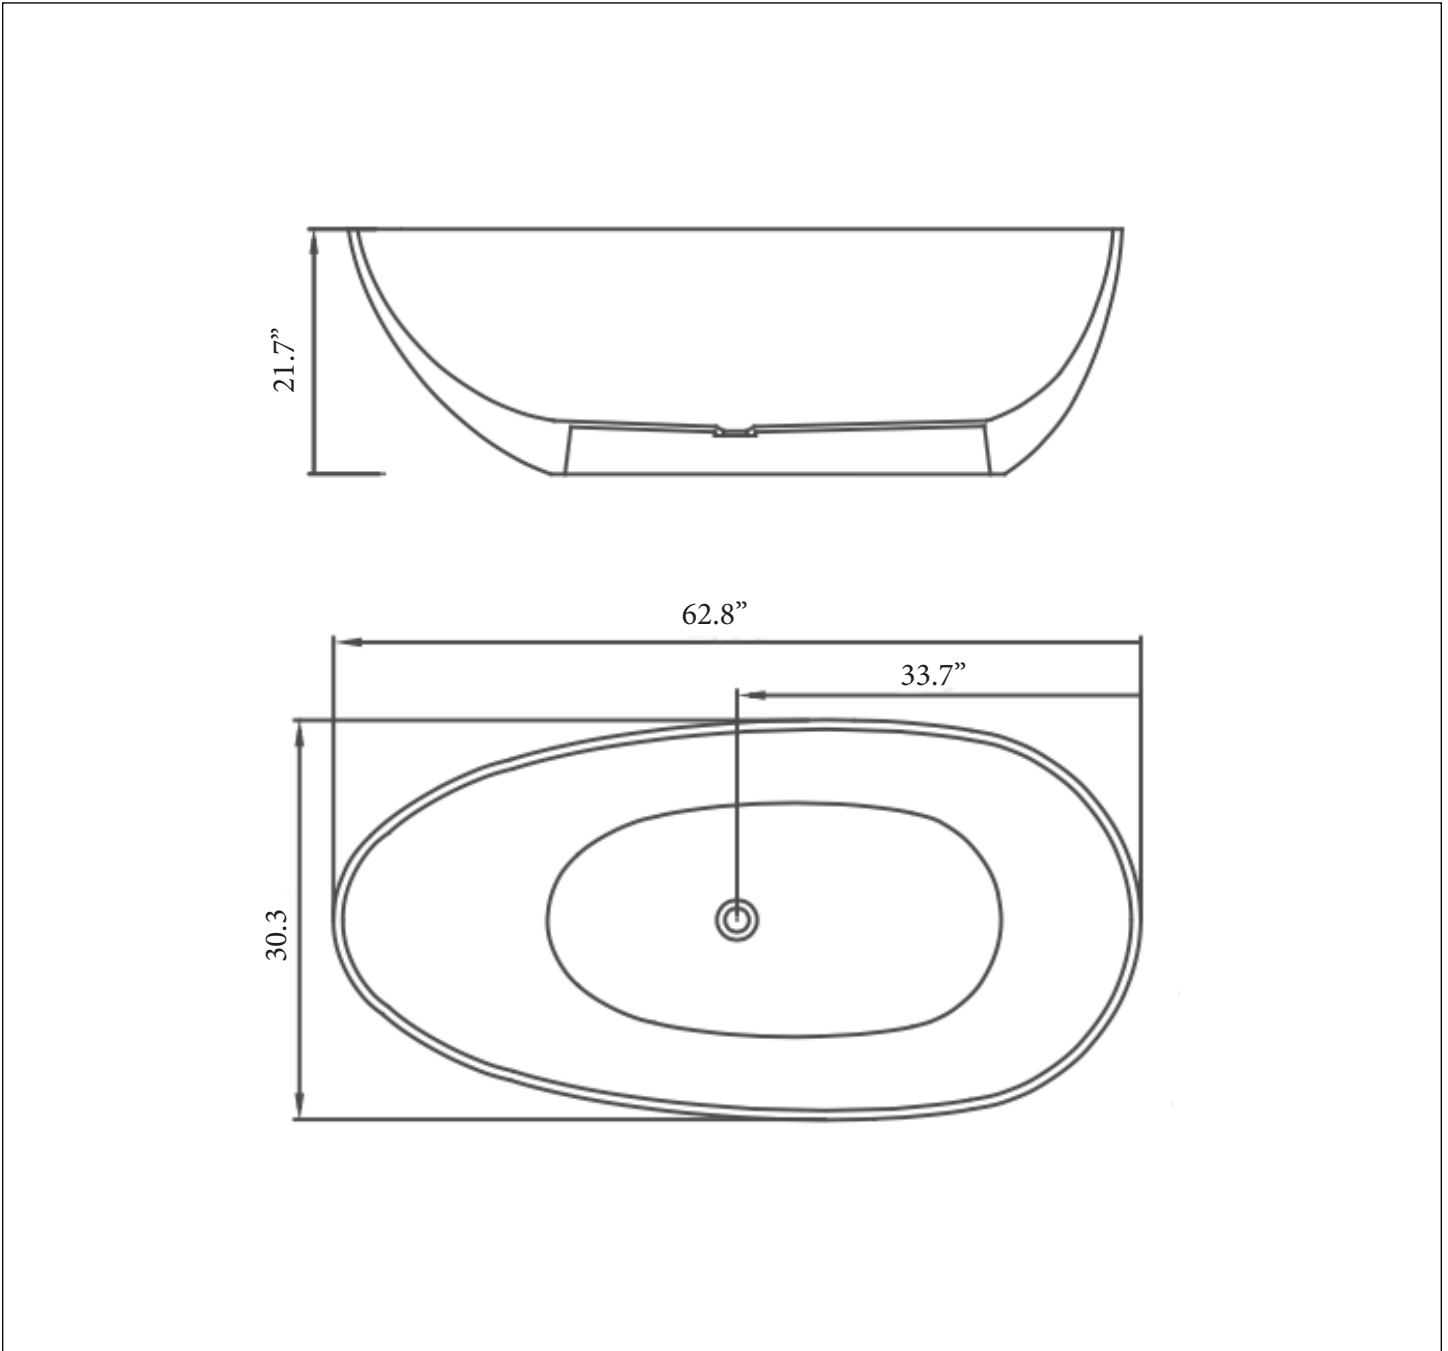

VI

TG504

62.8"l x 30.3"w x 21.5"h
1595mm x 770mm x 546mm

DETAILS

Bathing Type:
Length: 62.8"
Width: 30.3"
Height: 21.5"
Installation Type: Freestanding
Weight: 238lbs (108kg)
Capacity: 66.8gal (253L)

DESCRIPTION

Simple. Smooth. Precise. If a vessel is valued not for itself but for the space that it creates within, then this tub's elegant ovoid form is a precious gift that honors its owner above all. Bestowing a sanctum whose contours create balance and harmony, this is serenity defined by shape. A timeless form renewed by modern materials, its gentle curves and sliced-level edge invite you into a bathing experience of lucid purity.

CODES

TG504

II.

V2GCBT

62.8"l x 30.3"w x 21.7"h

AVAILABLE IN ALL FINISHES

Gray Concrete

Aged Brass with Black