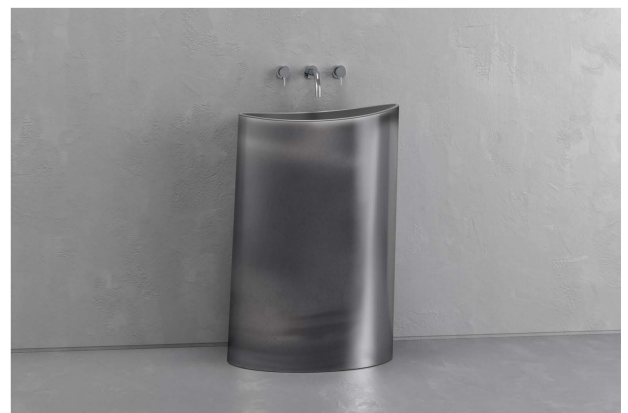

### DETAILS

Length: 23.6"  
Width: 14.4"  
Height: 33.9"

### DESCRIPTION

Is it slightly imperfect or more than perfect? Wabi-sabi or shaped with bold intention? A cylinder gently bowed on one side leans upwards to an open mouth that promises to consume the cares of your day in purifying water. Its natural asymmetry conjures the movement of the ocean and the power of its flow while its arresting shape lures the observer with a siren song.

### CODES

TZ503

AVAILABLE IN ALL FINISHES

---

Blush Concrete

Aged Brass with Dark Green

Gray Concrete

Aged Brass with Black

White Concrete

Aged Brass with White

Black Iron

Aged Silver