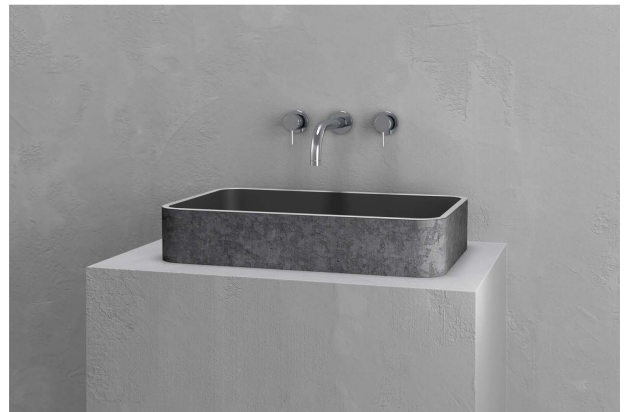

### DETAILS

Length: 21.5"  
Width: 13.8"  
Height: 3.9"

### DESCRIPTION

This shorter, wider version of our tall pillar sink retains the original's signature corner curves and elegant truncation at its upper edge in a smaller variant whose size offers a greater variety of installations and possibilities. With this model in particular, the finish imbues its personality. Aged brass with a white lining lends a royal lustre while grey concrete and black iron create a museum-like ambiance. Which direction will you choose? Or will it choose you?

### CODES

TC111

AVAILABLE IN ALL FINISHES

---

Aged Silver

Black Iron

Aged Brass with Dark Green

Blush Concrete

Aged Brass with Black

Gray Concrete

Aged Brass with White

White Concrete