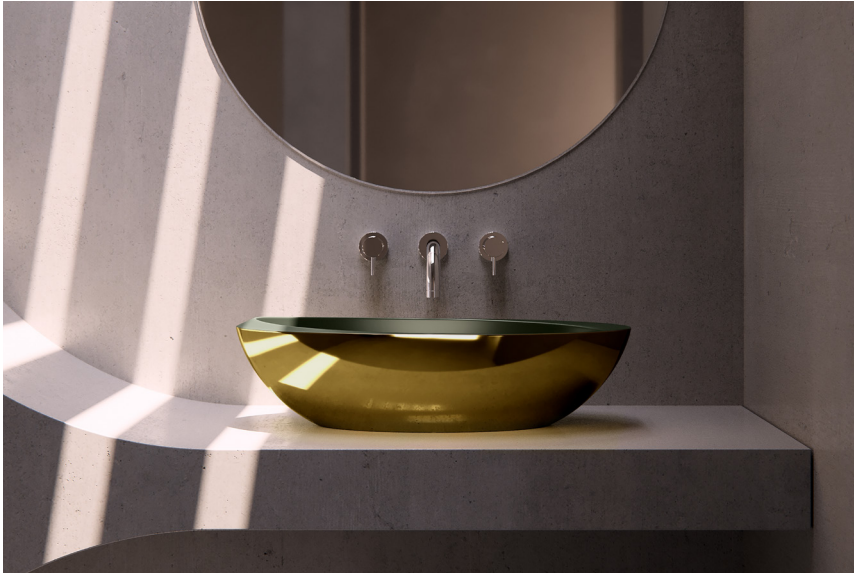

### DETAILS

Length: 24"  
Width: 13.8"  
Height: 6.3"

### DESCRIPTION

Dramatic yet understated, this sink rises smoothly from its countertop as a flawless half-ovoid bowl. From deep within, an asymmetrical lip crowns like an ocean swell. The flow of its shape evokes the beauty and awe-striking power of nature in its simplest forms, an immersion in the primal, life-giving force of water. Designed to calm and renew, this sink honors your most vital rituals.