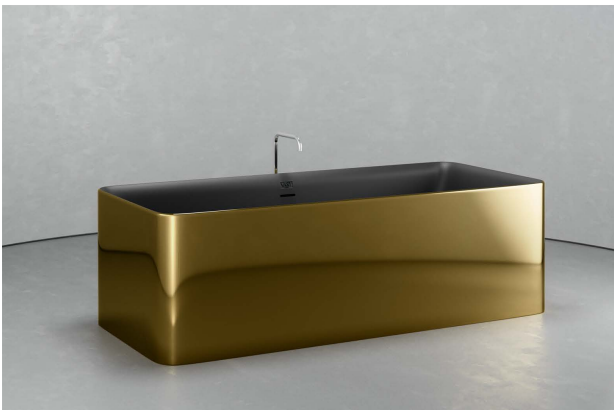

## DETAILS

Bathing Type:  
Length: 70.9"  
Width: 31.7"  
Height: 22"  
Installation Type: Freestanding  
Weight: 379.2lbs (172kg)  
Capacity: 92.5gal (350L)

## DESCRIPTION

Discover the essence of a refuge where power, mystery and elegance reign. Ensnared within the walls of this tub's spacious enclosure, 1.25 cubic metres of liquid capacity create a protected expanse that keeps the world at bay while enveloping you in smooth, buoyant comfort. This is luxury uninterrupted. As the waters around you shelter and soothe, take a moment to savor a dream achieved.

## CODES

TG509

AVAILABLE IN ALL FINISHES

---

Black Iron

Gray Concrete

Aged Brass with Dark Green

Blush Concrete

Aged Brass with Black

Aged Silver

Aged Brass with White

White Concrete