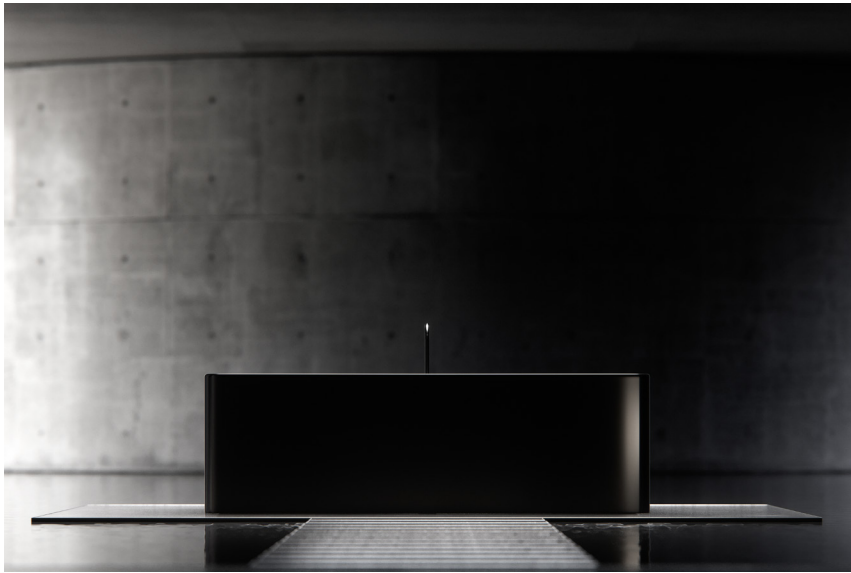

I

TG509

70.9"l x 31.7"w x 22"h  
1800mm x 805mm x 559mm

## DETAILS

Bathing Type:  
Length: 70.9"  
Width: 31.7"  
Height: 22"  
Installation Type: Freestanding  
Weight: 379.2lbs (172kg)  
Capacity: 92.5gal (350L)

## DESCRIPTION

Discover the essence of a refuge where power, mystery and elegance reign. Ensnared within the walls of this tub's spacious enclosure, 1.25 cubic metres of liquid capacity create a protected expanse that keeps the world at bay while enveloping you in smooth, buoyant comfort. This is luxury uninterrupted. As the waters around you shelter and soothe, take a moment to savor a dream achieved.