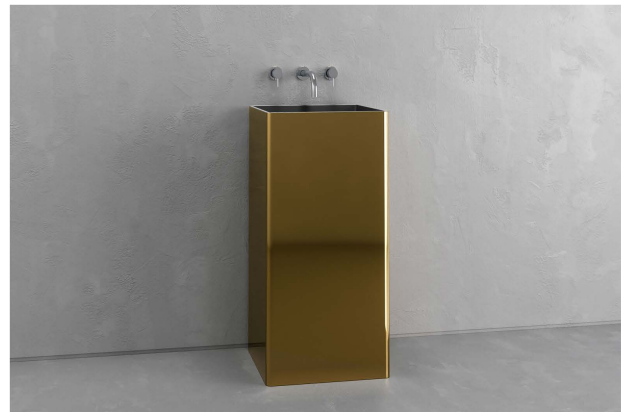

I

TZ507

15.7"l x 15.7"w x 33.5"h
400mm x 400mm x 850mm

DETAILS

Length: 15.7"
Width: 15.7"
Height: 33.5"

DESCRIPTION

Can a sink inspire a feeling of quiet reverence? Find out as you approach this tall, stately altar whose offering is a deep rectilinear sink and the renewing gift of water. Gently rounded corners, long surfaces and a sheared-flat top achieve elegance through pure simplicity. The effect is reserved, refined, rarified — a true elevation in every sense of the word.

CODES

TZ507

AVAILABLE IN ALL FINISHES

Black Iron

Aged Silver

Blush Concrete

Aged Brass with Dark Green

Gray Concrete

Aged Brass with Black

White Concrete

Aged Brass with White