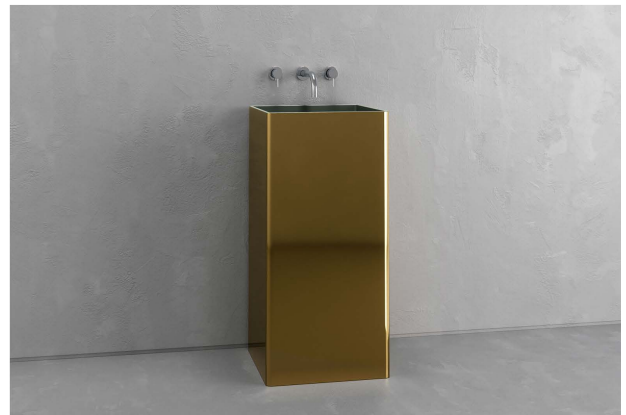

I

TZ507

15.7"l x 15.7"w x 33.5"h
400mm x 400mm x 850mm

DETAILS

Length: 15.7"
Width: 15.7"
Height: 33.5"

DESCRIPTION

Can a sink inspire a feeling of quiet reverence? Find out as you approach this tall, stately altar whose offering is a deep rectilinear sink and the renewing gift of water. Gently rounded corners, long surfaces and a sheared-flat top achieve elegance through pure simplicity. The effect is reserved, refined, rarified — a true elevation in every sense of the word.

CODES

TZ507

AVAILABLE IN ALL FINISHES

Black Iron

Aged Silver

Blush Concrete

Aged Brass with Dark Green

Gray Concrete

Aged Brass with Black

White Concrete

Aged Brass with White