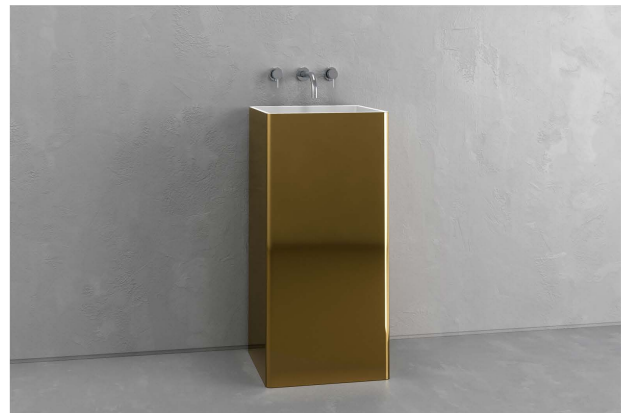

I

TZ507

15.7"l x 15.7"w x 33.5"h
400mm x 400mm x 850mm

DETAILS

Length: 15.7"
Width: 15.7"
Height: 33.5"

DESCRIPTION

Can a sink inspire a feeling of quiet reverence? Find out as you approach this tall, stately altar whose offering is a deep rectilinear sink and the renewing gift of water. Gently rounded corners, long surfaces and a sheared-flat top achieve elegance through pure simplicity. The effect is reserved, refined, rarified — a true elevation in every sense of the word.

CODES

TZ507

AVAILABLE IN ALL FINISHES

Black Iron

Aged Silver

Blush Concrete

Aged Brass with Dark Green

Gray Concrete

Aged Brass with Black

White Concrete

Aged Brass with White